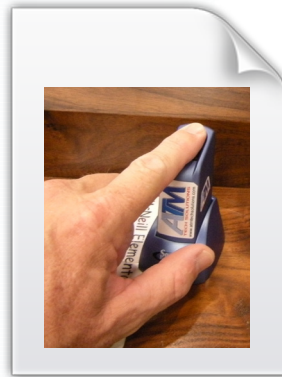

BIOREADER™ : : FINGERPRINT ID SOLUTION

The ATM BioReader is a plug-in biometric finger print solution that replaces ID Cards & PIN entry systems for Windows-based applications. The ATM BioReader is extremely quick & accurate and with a simple touch of a finger, the system can handle the fingerprint identification of up to 20,000 students.

Unlike other systems, the ATM BioReader identifies a finger by simply placing it on the reader. The ATM BioReader is equipped with Auto-On™ and Smart Capture™. Packaged in a comfortable, ergonomic design and features the industry's most rugged and advanced optical sensor. ATM BioReader consists of the USB Finger Print device and the exclusive ATM Smart Interface Software, which allows the ATM BioReader™ to operate with any Windows based software application.

Many uses of ATM BioReader™:

In the library, cards can be lost, misplaced or forgotten, and remembering ID numbers is a difficult task for any adult, much less for young students. By utilizing the ATM BioReader, students can place their finger on the fingerprint reader for quick, easy identification and book checkout.

Auto-On is an Automatic Finger Placement Detection technology that automatically checks for the presence of a finger. Auto-On responds and scans your finger as soon as you touch the sensor - all without having to prompt the system.